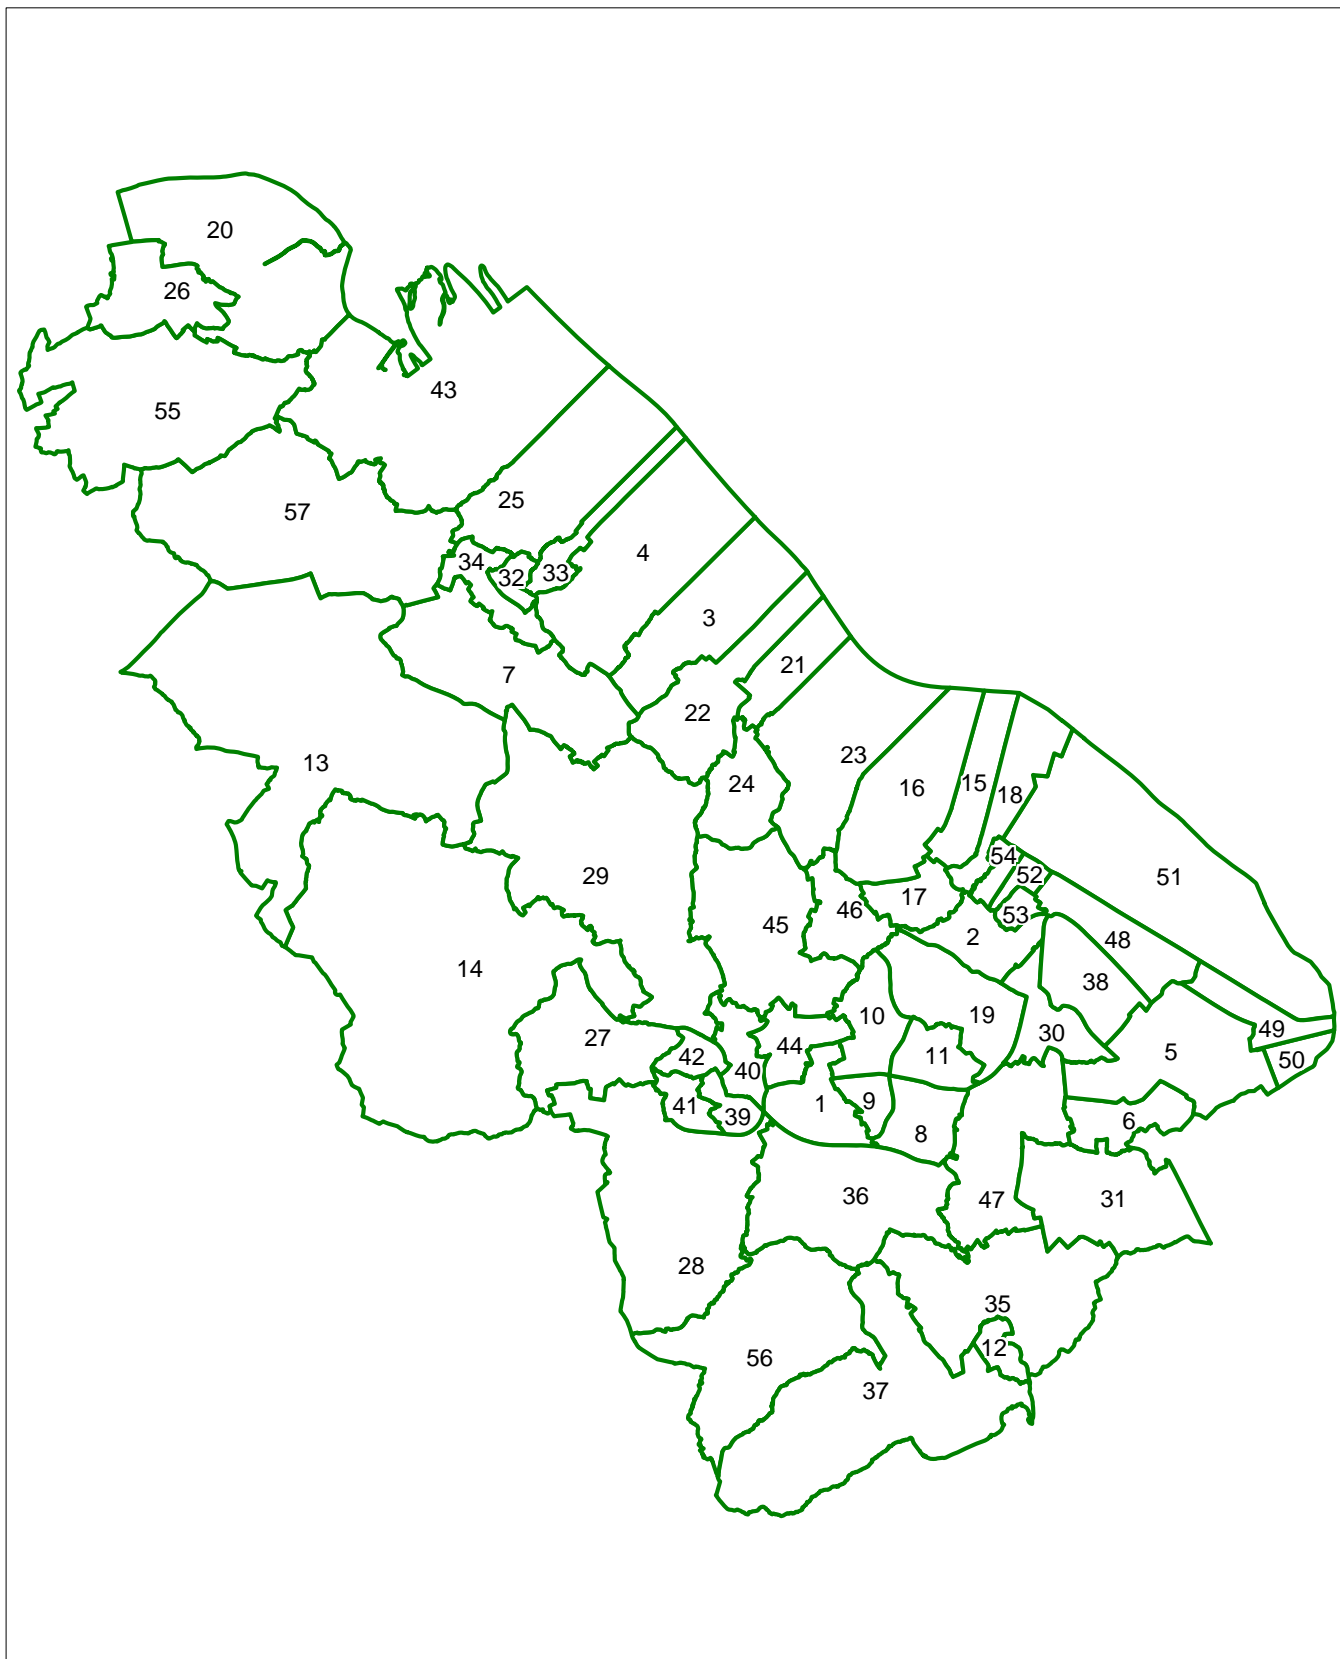

SIR Y FFLINT - RHANBARTHAU ETHOLIADOL PRESENNOL

FLINTSHIRE - EXISTING ELECTORAL DIVISIONS

Atgynhychir y map hwn o Ddeunydd yr Arolwg Ordnans gyda chaniatâd Arolwg Ordnans ar ran Rheolwr Llyfrfa Ei Mawrhydi © Hawlfraint y Goron.
Mae atgynhychu heb ganiatâd yn torri hawlfraint y Goron a gall hyn arwain at erlyniad neu achos sifil. Comisiwn Ffiniau Llywodraeth Leol i Gymru, 100012255, 2009

This map is reproduced from Ordnance Survey material with the permission of Ordnance Survey on behalf of the Controller of Her Majesty's Stationery Office © Crown copyright.
Unauthorised reproduction infringes Crown copyright and may lead to prosecution or civil proceedings. Local Government Boundary Commission for Wales, 100012255, 2009