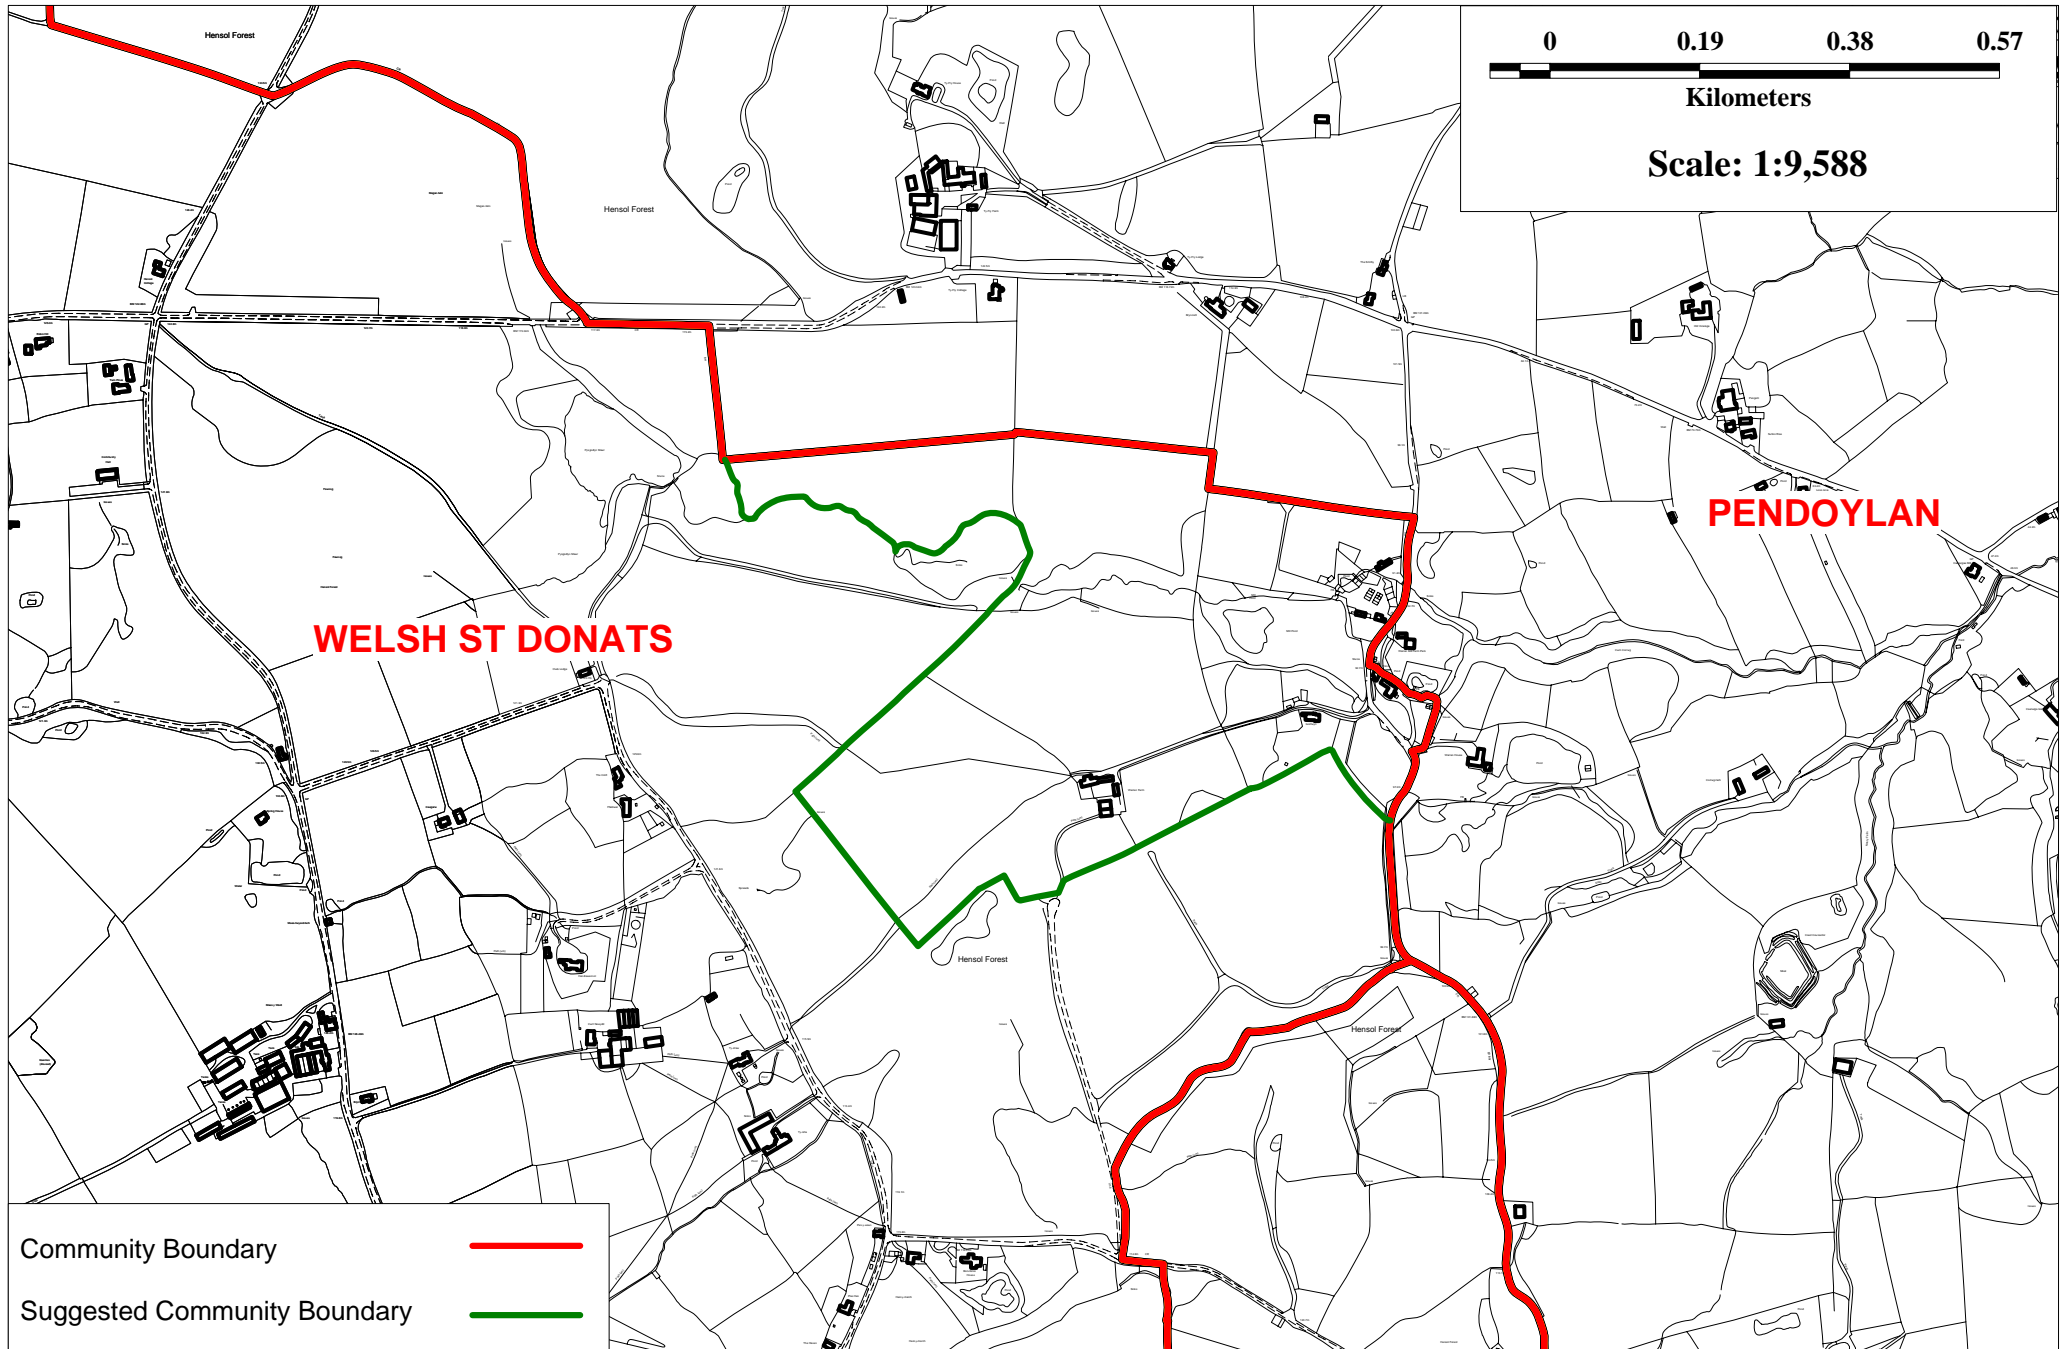

PENDOYLAN - WELSH ST DONATS

This map is reproduced from Ordnance Survey material with the permission of Ordnance Survey on behalf of the Controller of Her Majesty's Stationery Office © Crown copyright. Unauthorised reproduction infringes Crown copyright and may lead to prosecution or civil proceedings. Local Government Boundary Commission for Wales, 100012255, 2008