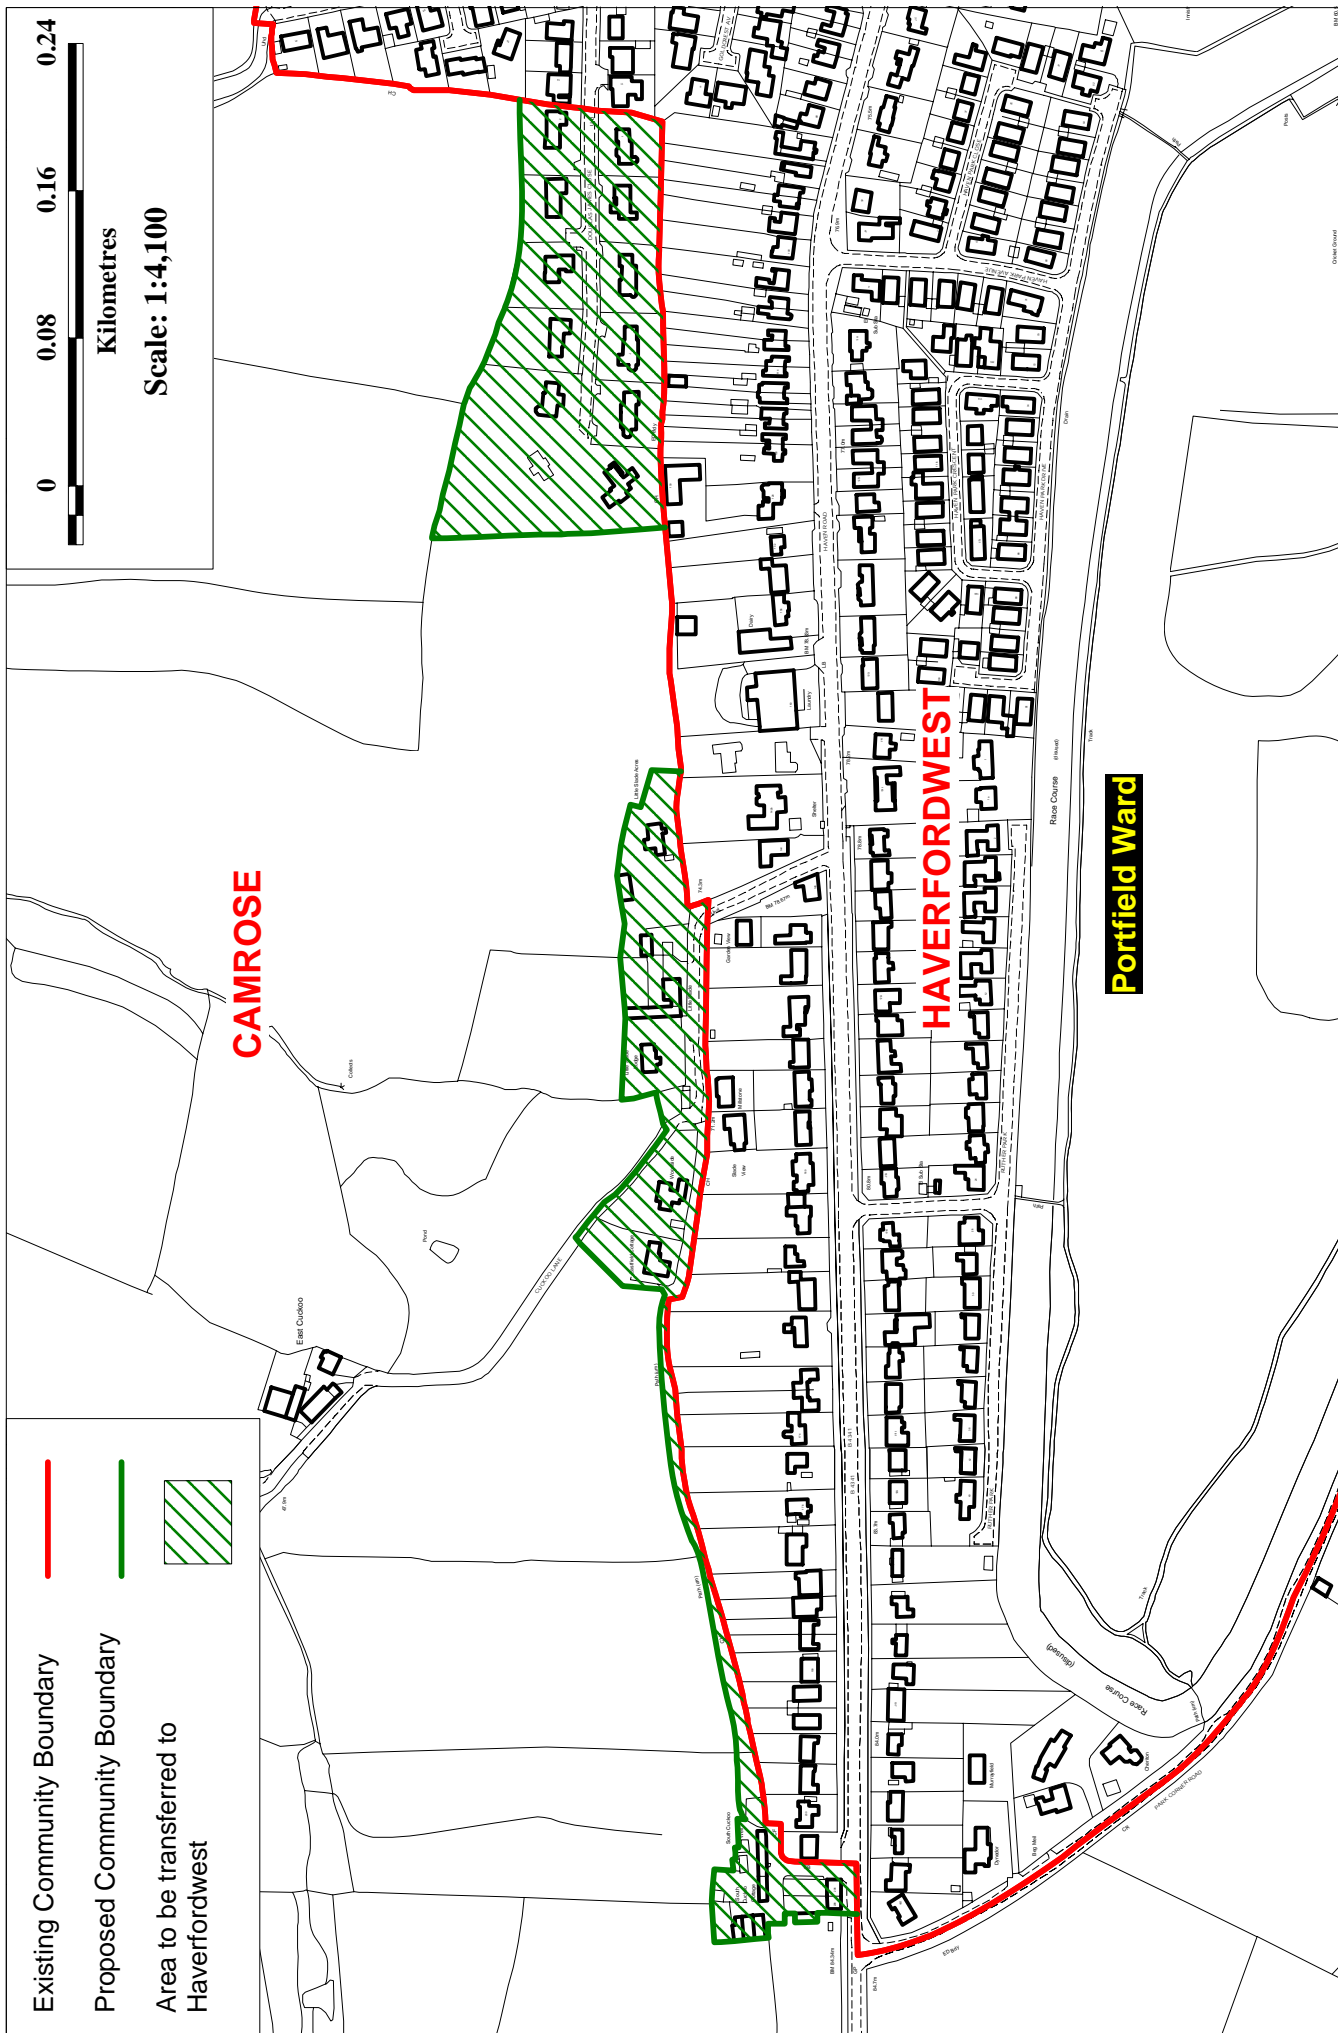

CAMROSE AND HAVERFORDWEST

Existing Community Boundary

Proposed Community Boundary

Area to be transferred to Haverfordwest

0 0.08 0.16 0.24
Kilometres
Scale: 1:4,100