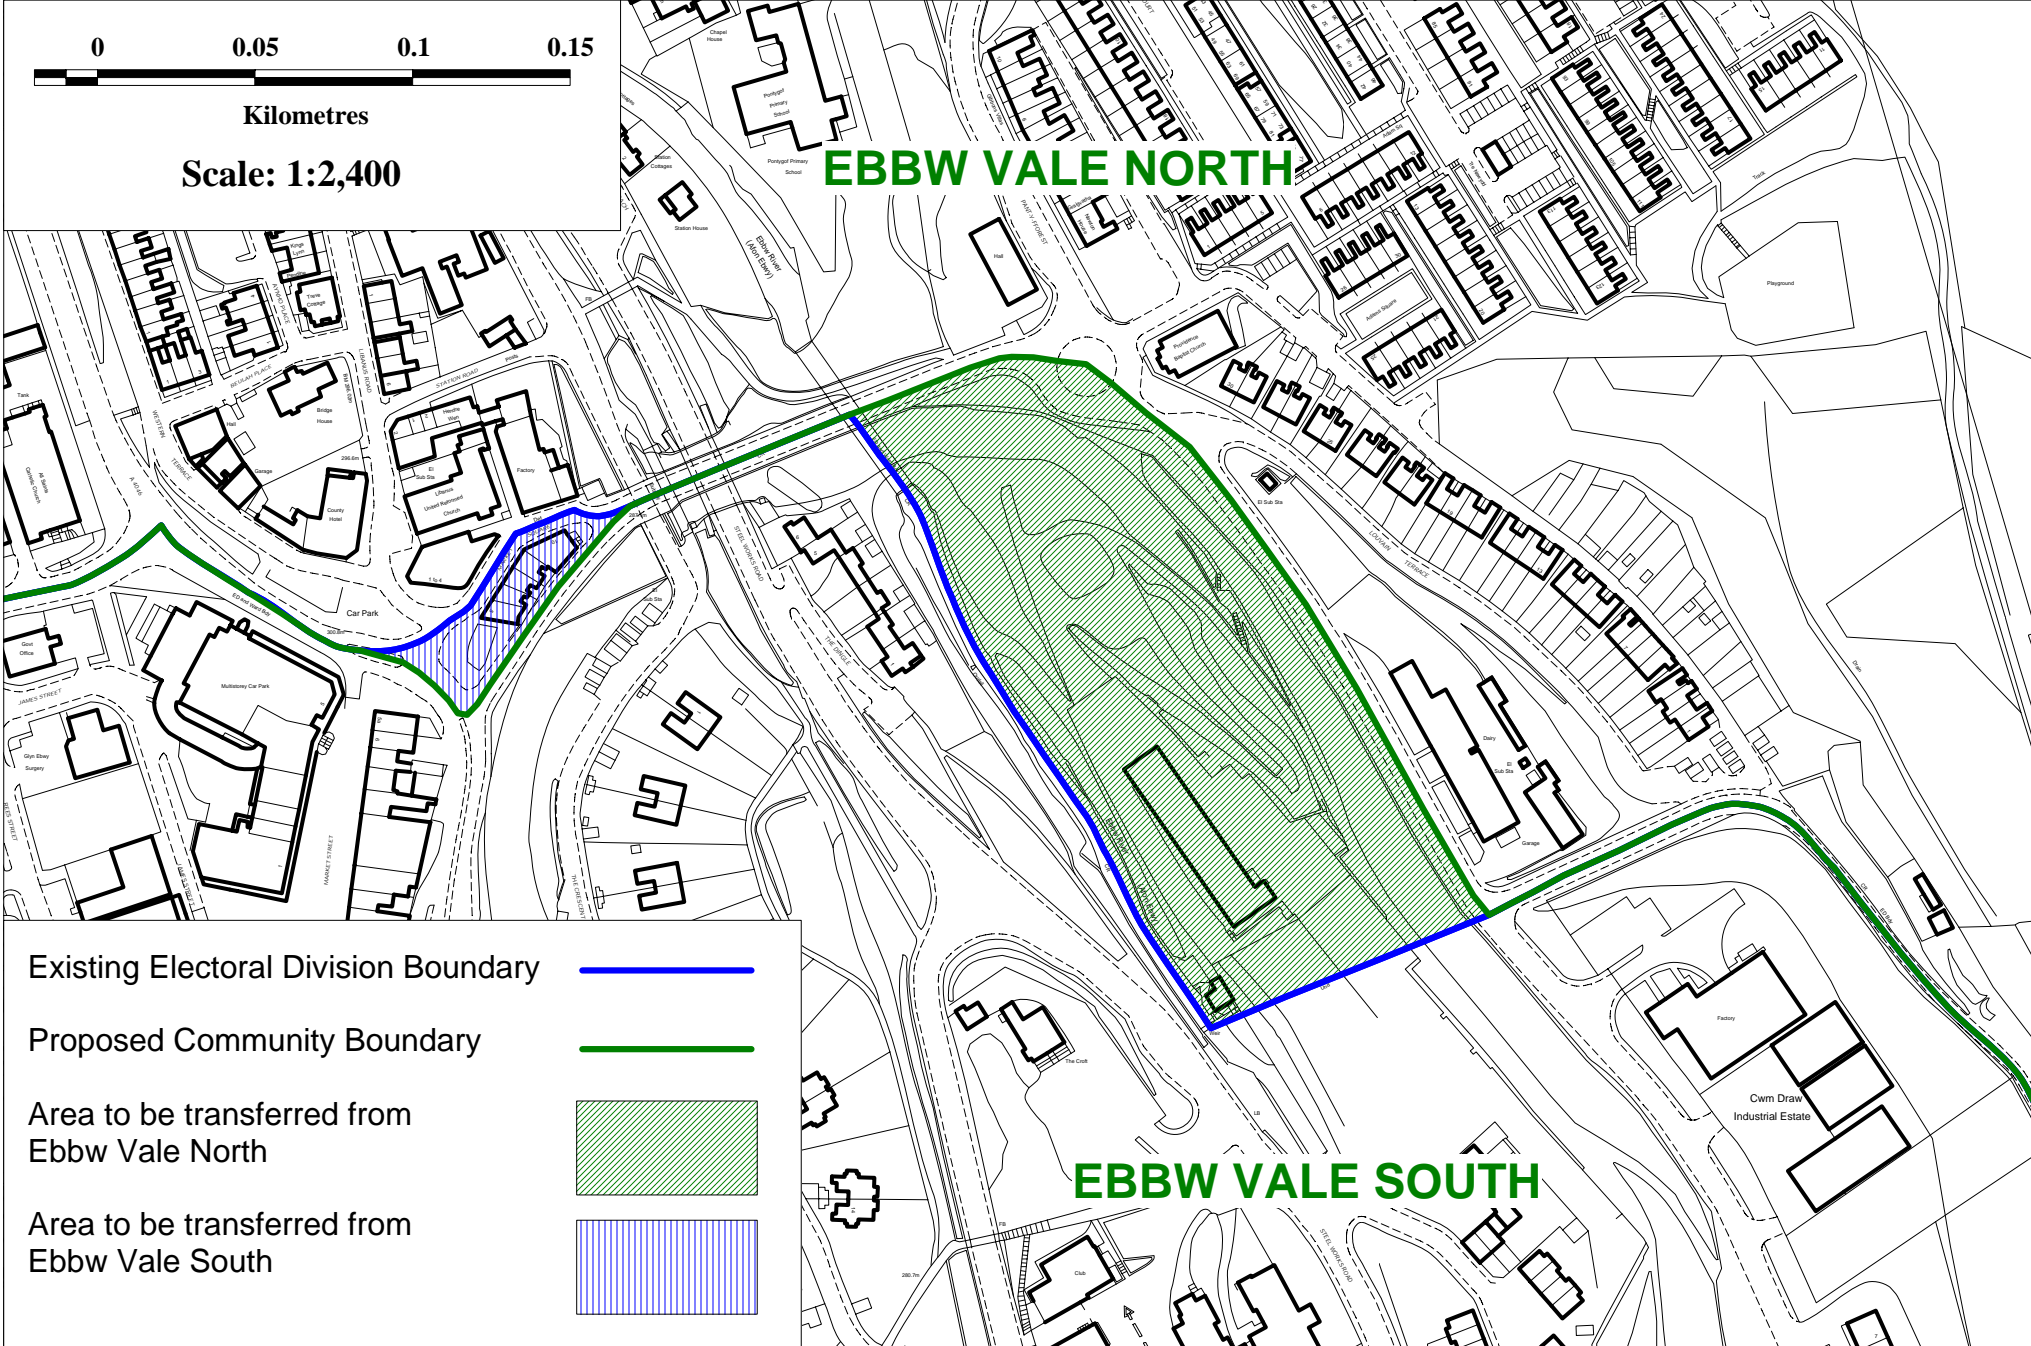

EBBW VALE NORTH - EBBW VALE SOUTH

Reproduced by permission of Ordnance Survey on behalf of HMSO.
© Crown copyright and database right 2009. All rights reserved. Ordnance Survey Licence number 100012255.