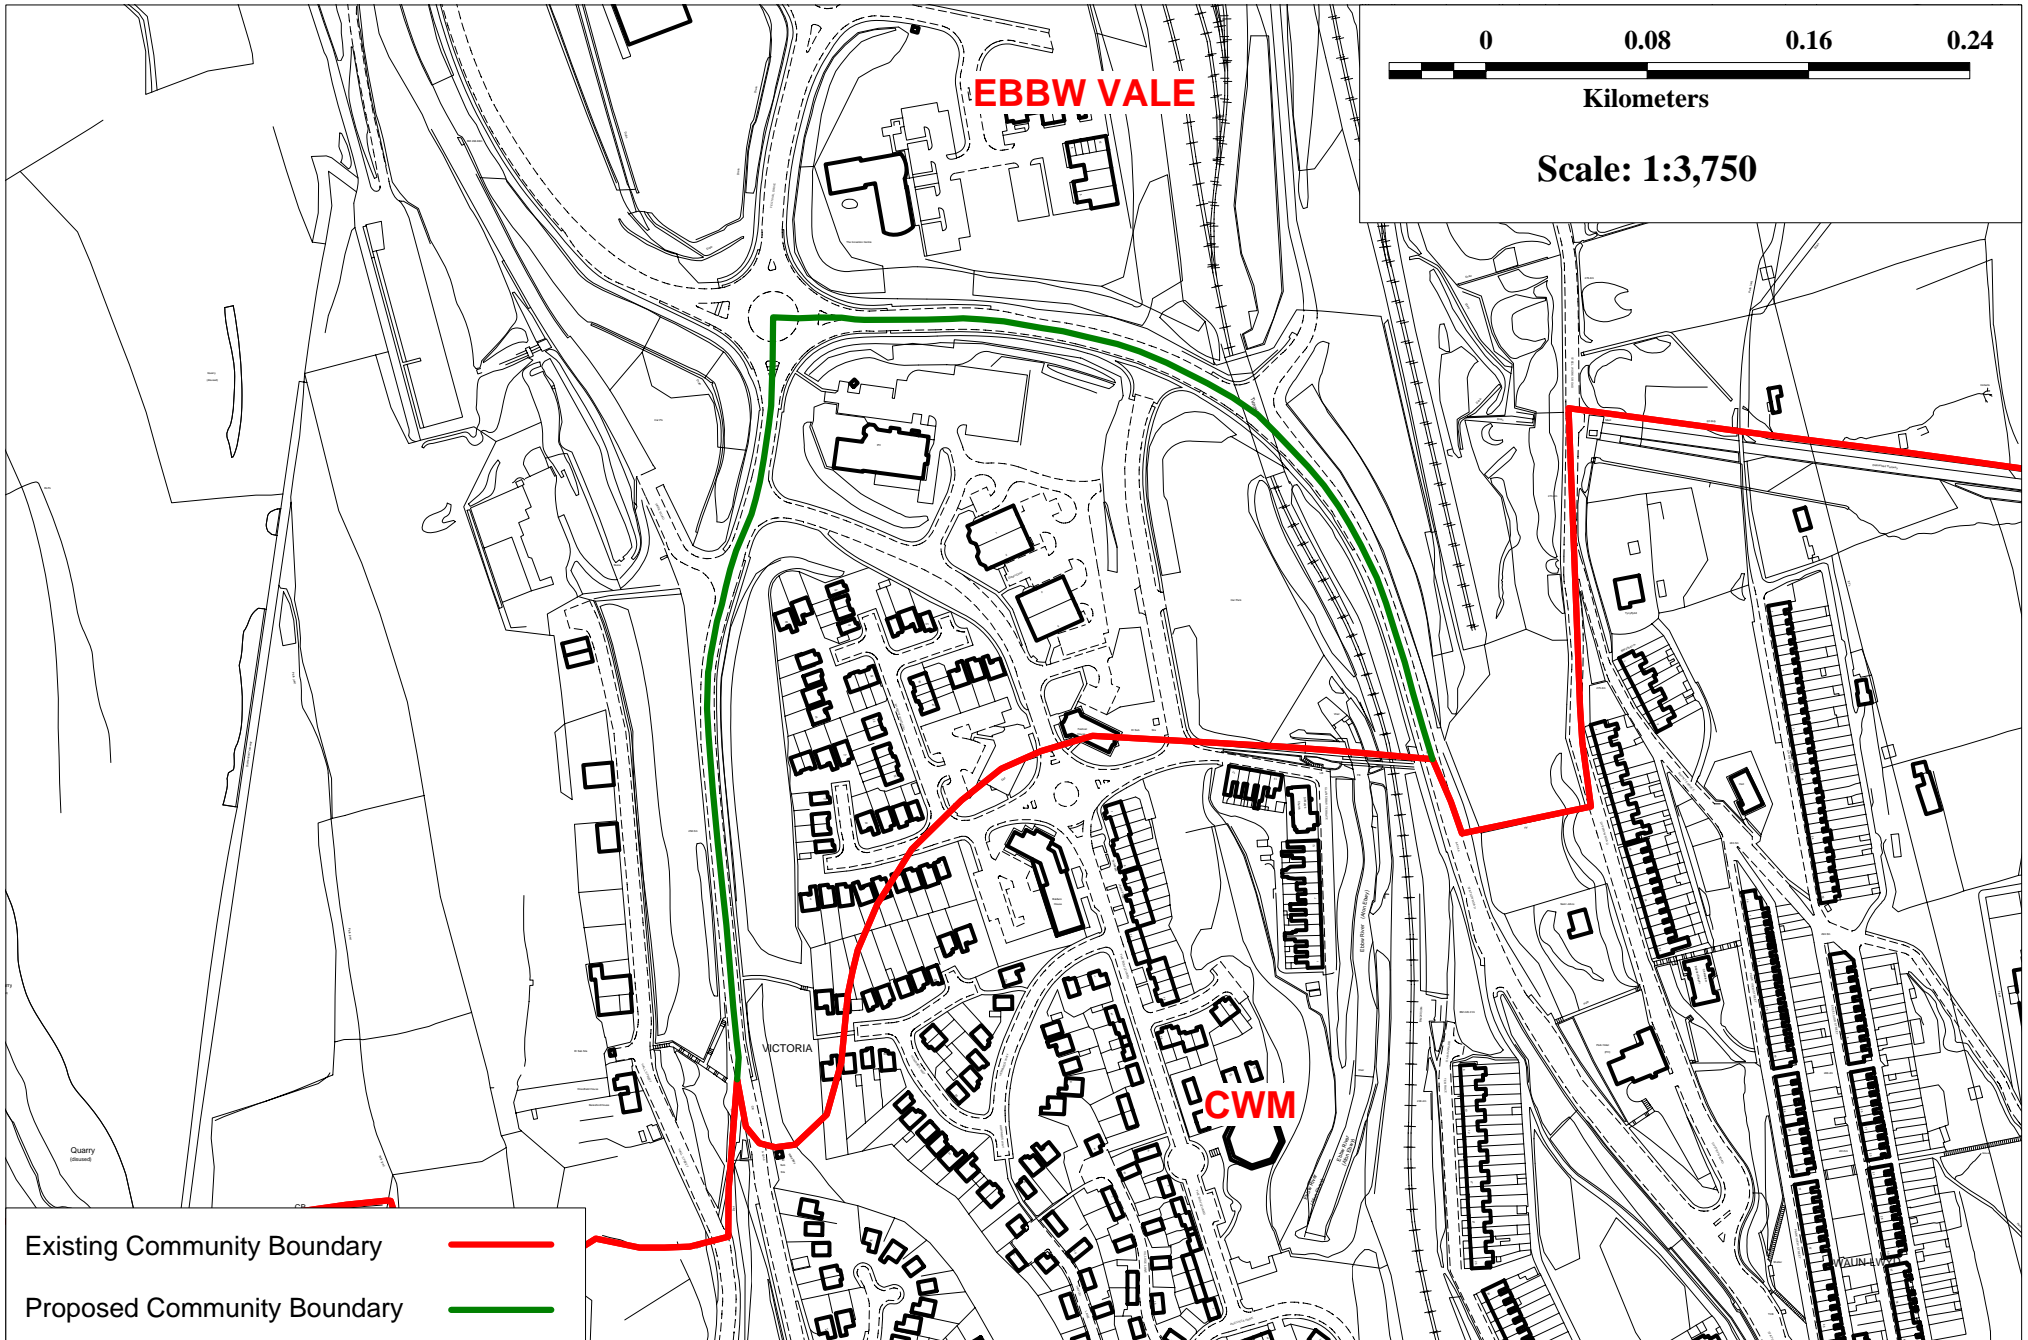

CWM - EBBW VALE

Existing Community Boundary

Proposed Community Boundary

This map is reproduced from Ordnance Survey material with the permission of Ordnance Survey on behalf of the Controller of Her Majesty's Stationery Office © Crown copyright.

Unauthorised reproduction infringes Crown copyright and may lead to prosecution or civil proceedings. Local Government Boundary Commission for Wales, 100012255, 2009