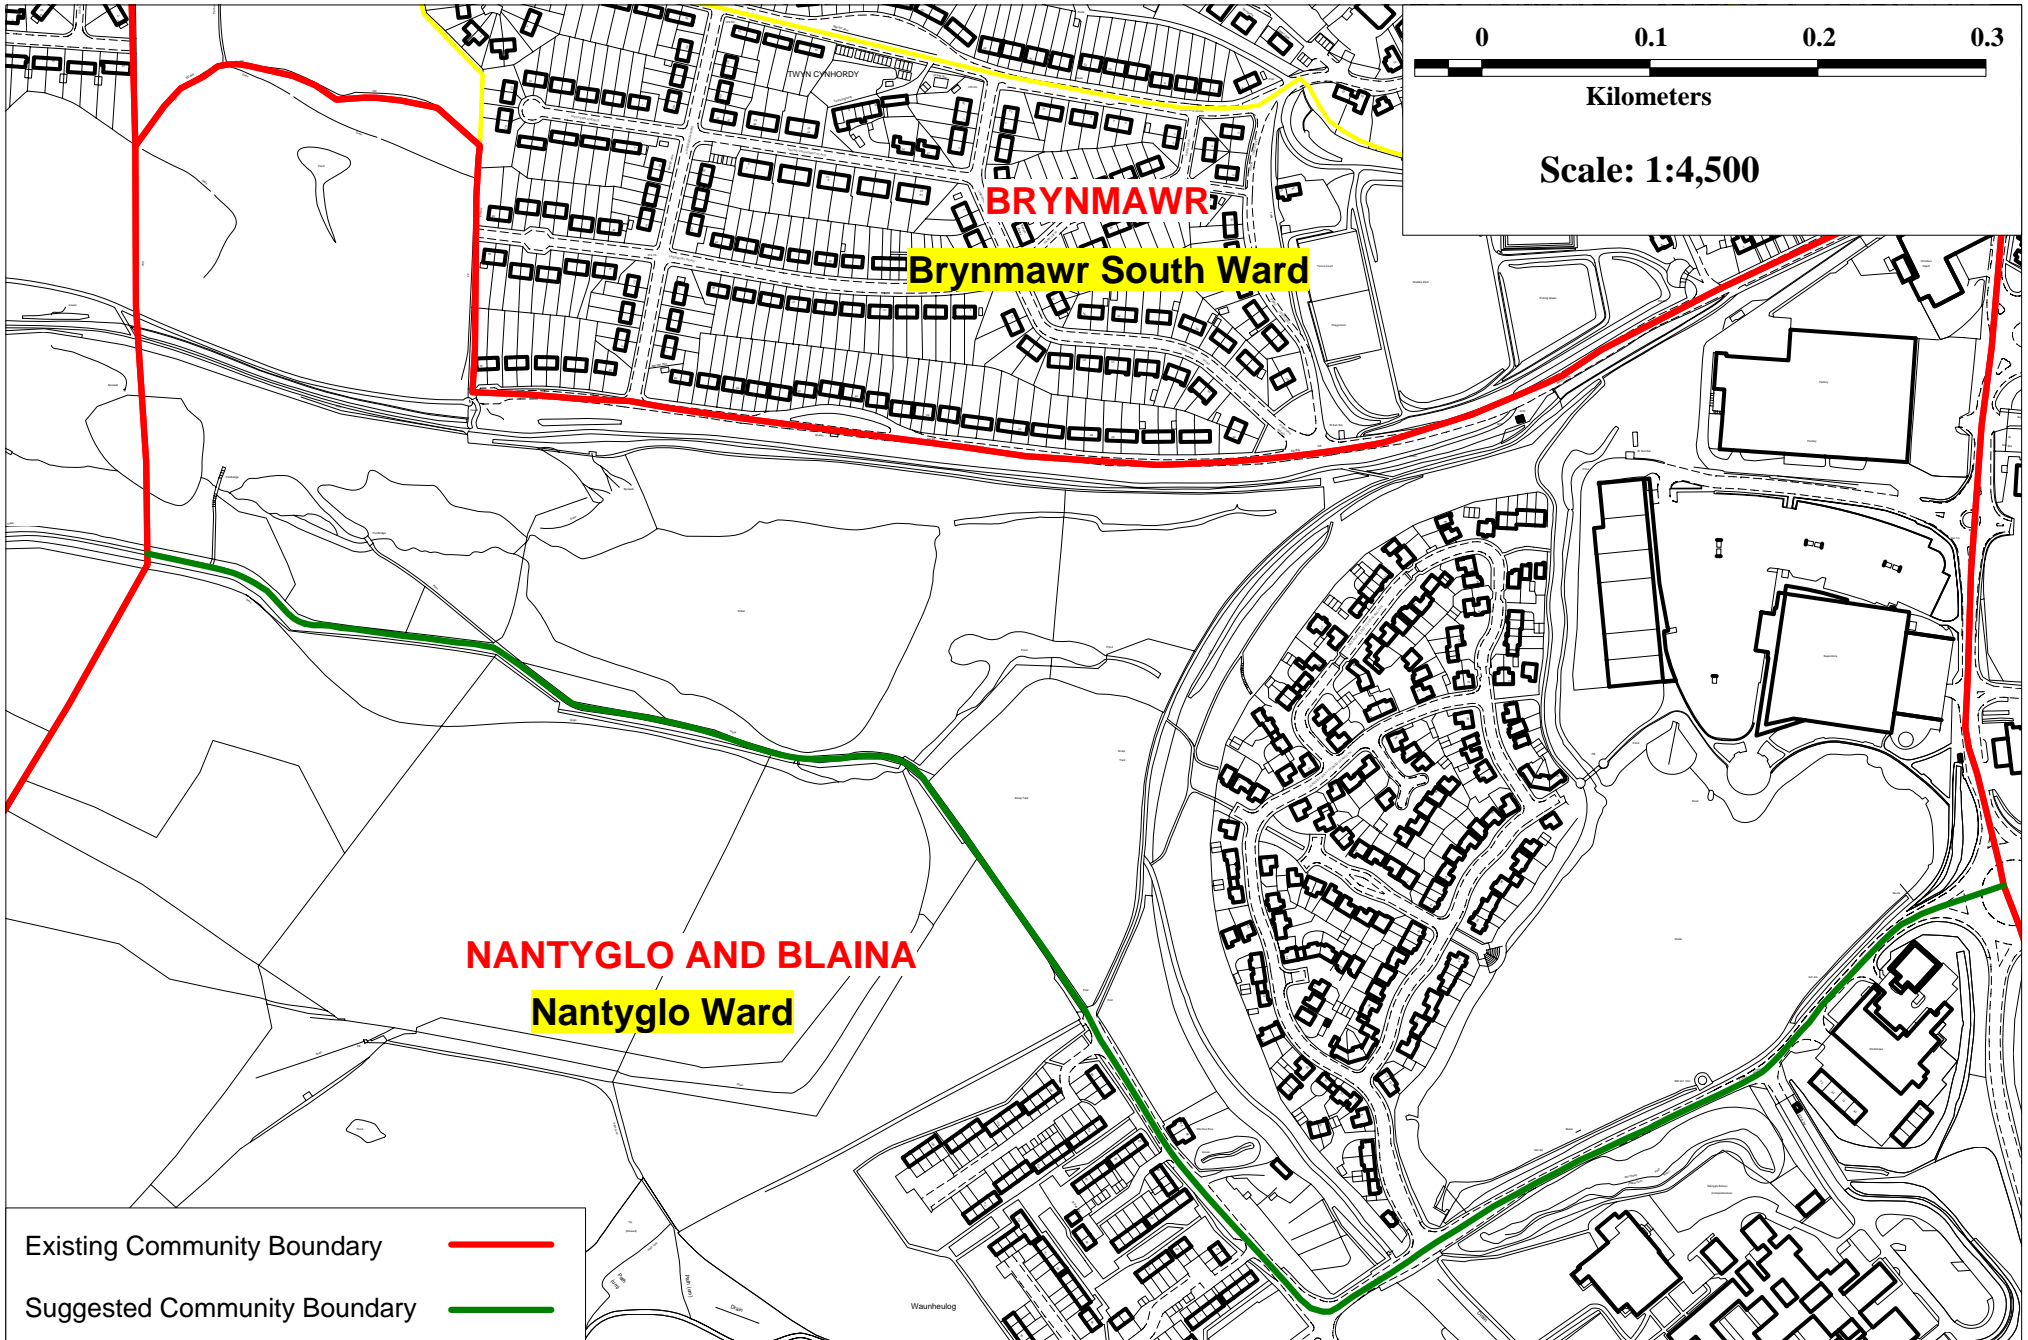

BRYNMAWR - NANTYGLO AND BLAINA (1)

Existing Community Boundary

Suggested Community Boundary

This map is reproduced from Ordnance Survey material with the permission of Ordnance Survey on behalf of the Controller of Her Majesty's Stationery Office © Crown copyright.

Unauthorised reproduction infringes Crown copyright and may lead to prosecution or civil proceedings. Local Government Boundary Commission for Wales, 100012255, 2009