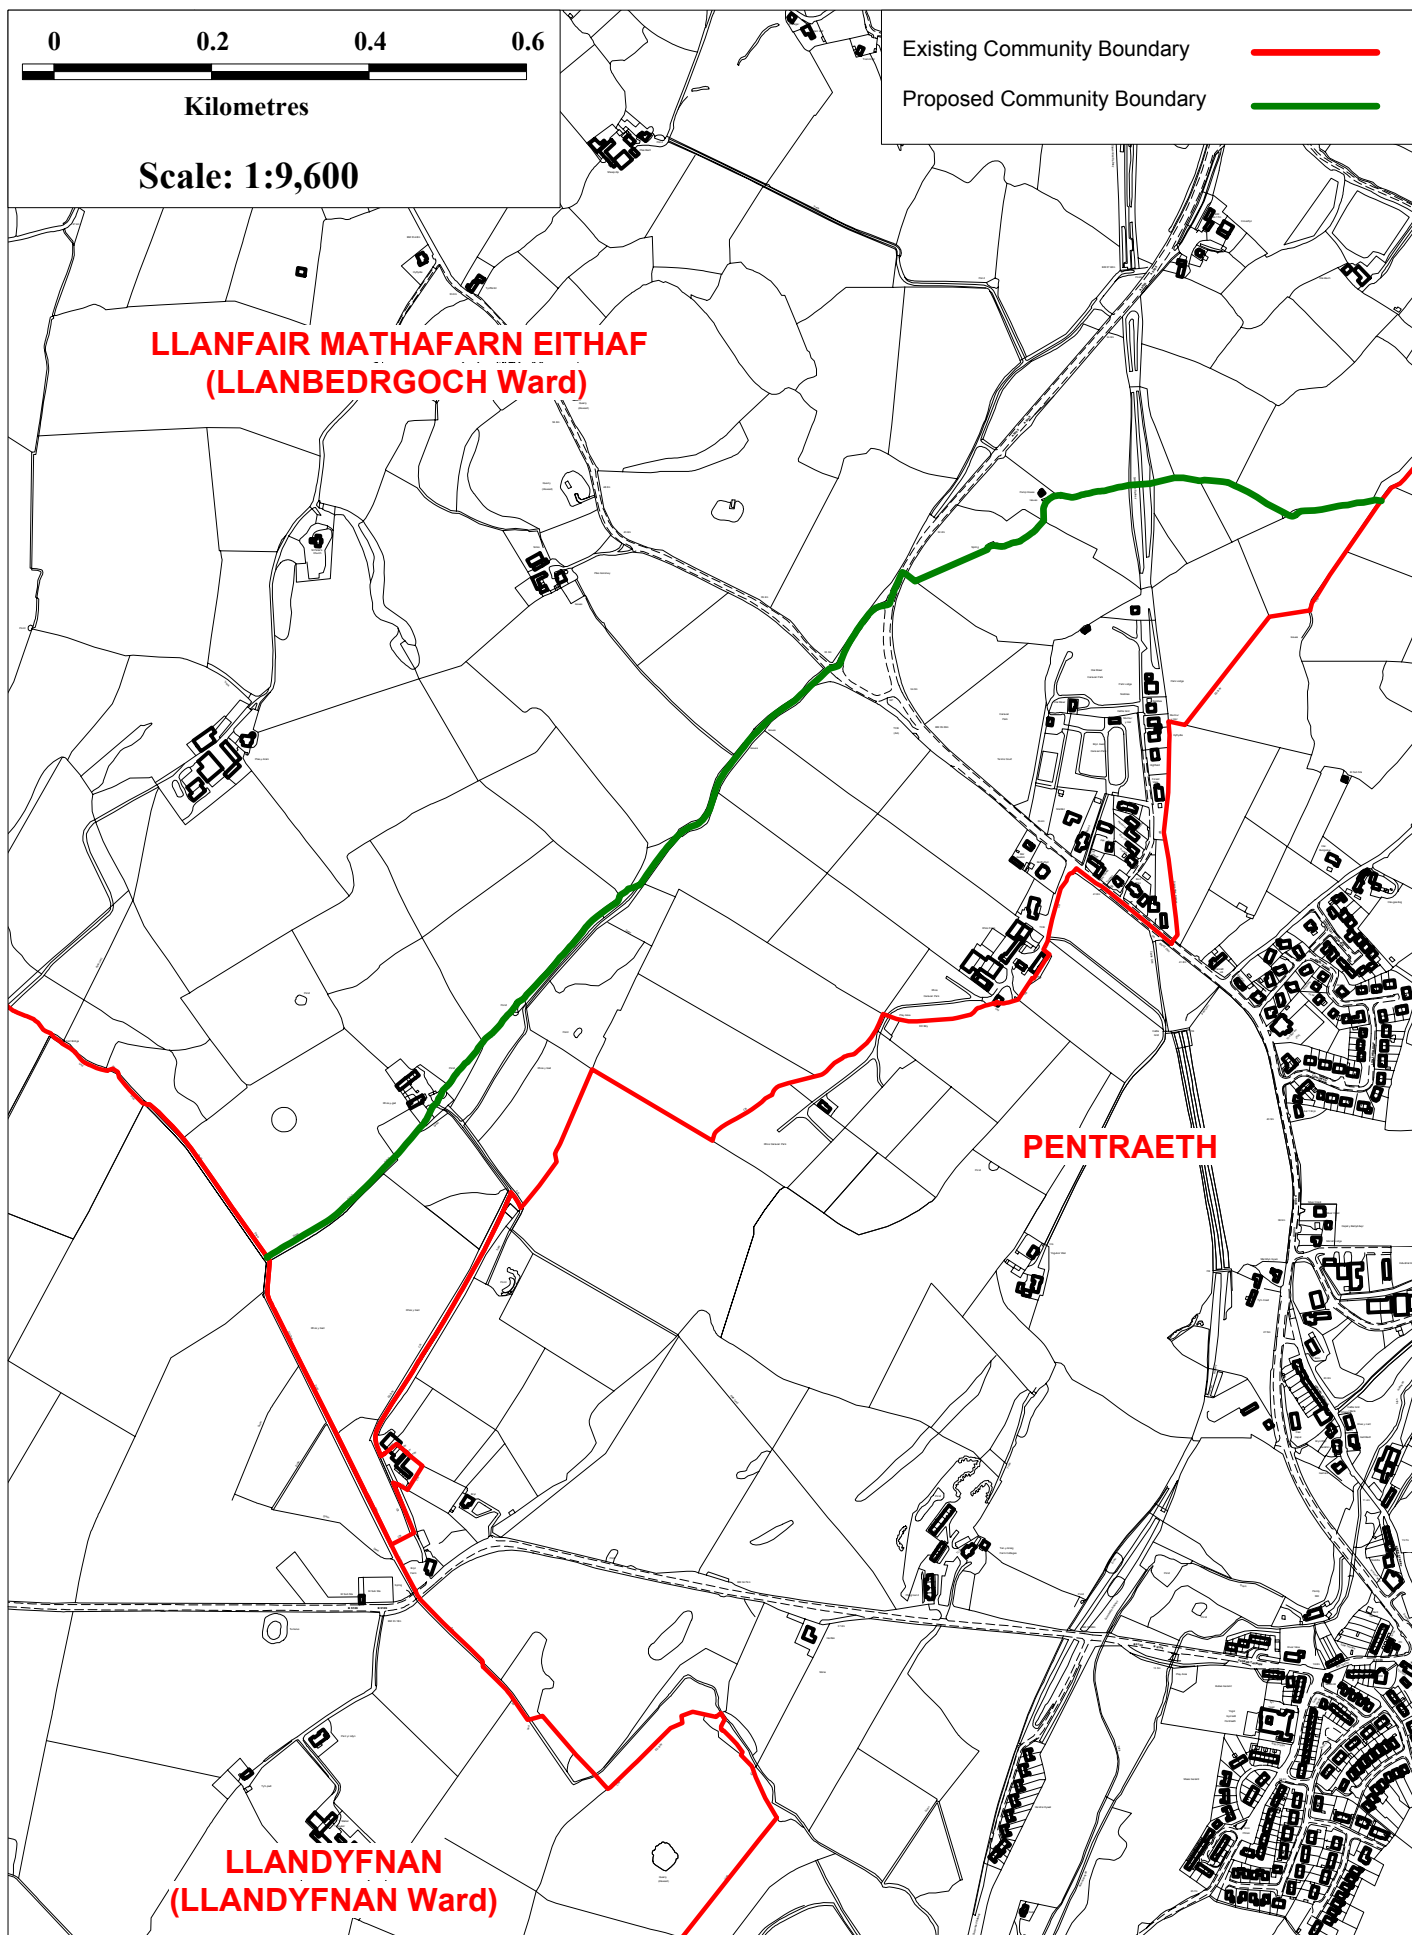

PENTRAETH - LLANFAIR MATHAFARN EITHAF

This map is reproduced from Ordnance Survey material with the permission of Ordnance Survey on behalf of the Controller of Her Majesty's Stationery Office © Crown copyright.
Unauthorised reproduction infringes Crown copyright and may lead to prosecution or civil proceedings.
Local Government Boundary Commission for Wales, 100017916, 2007