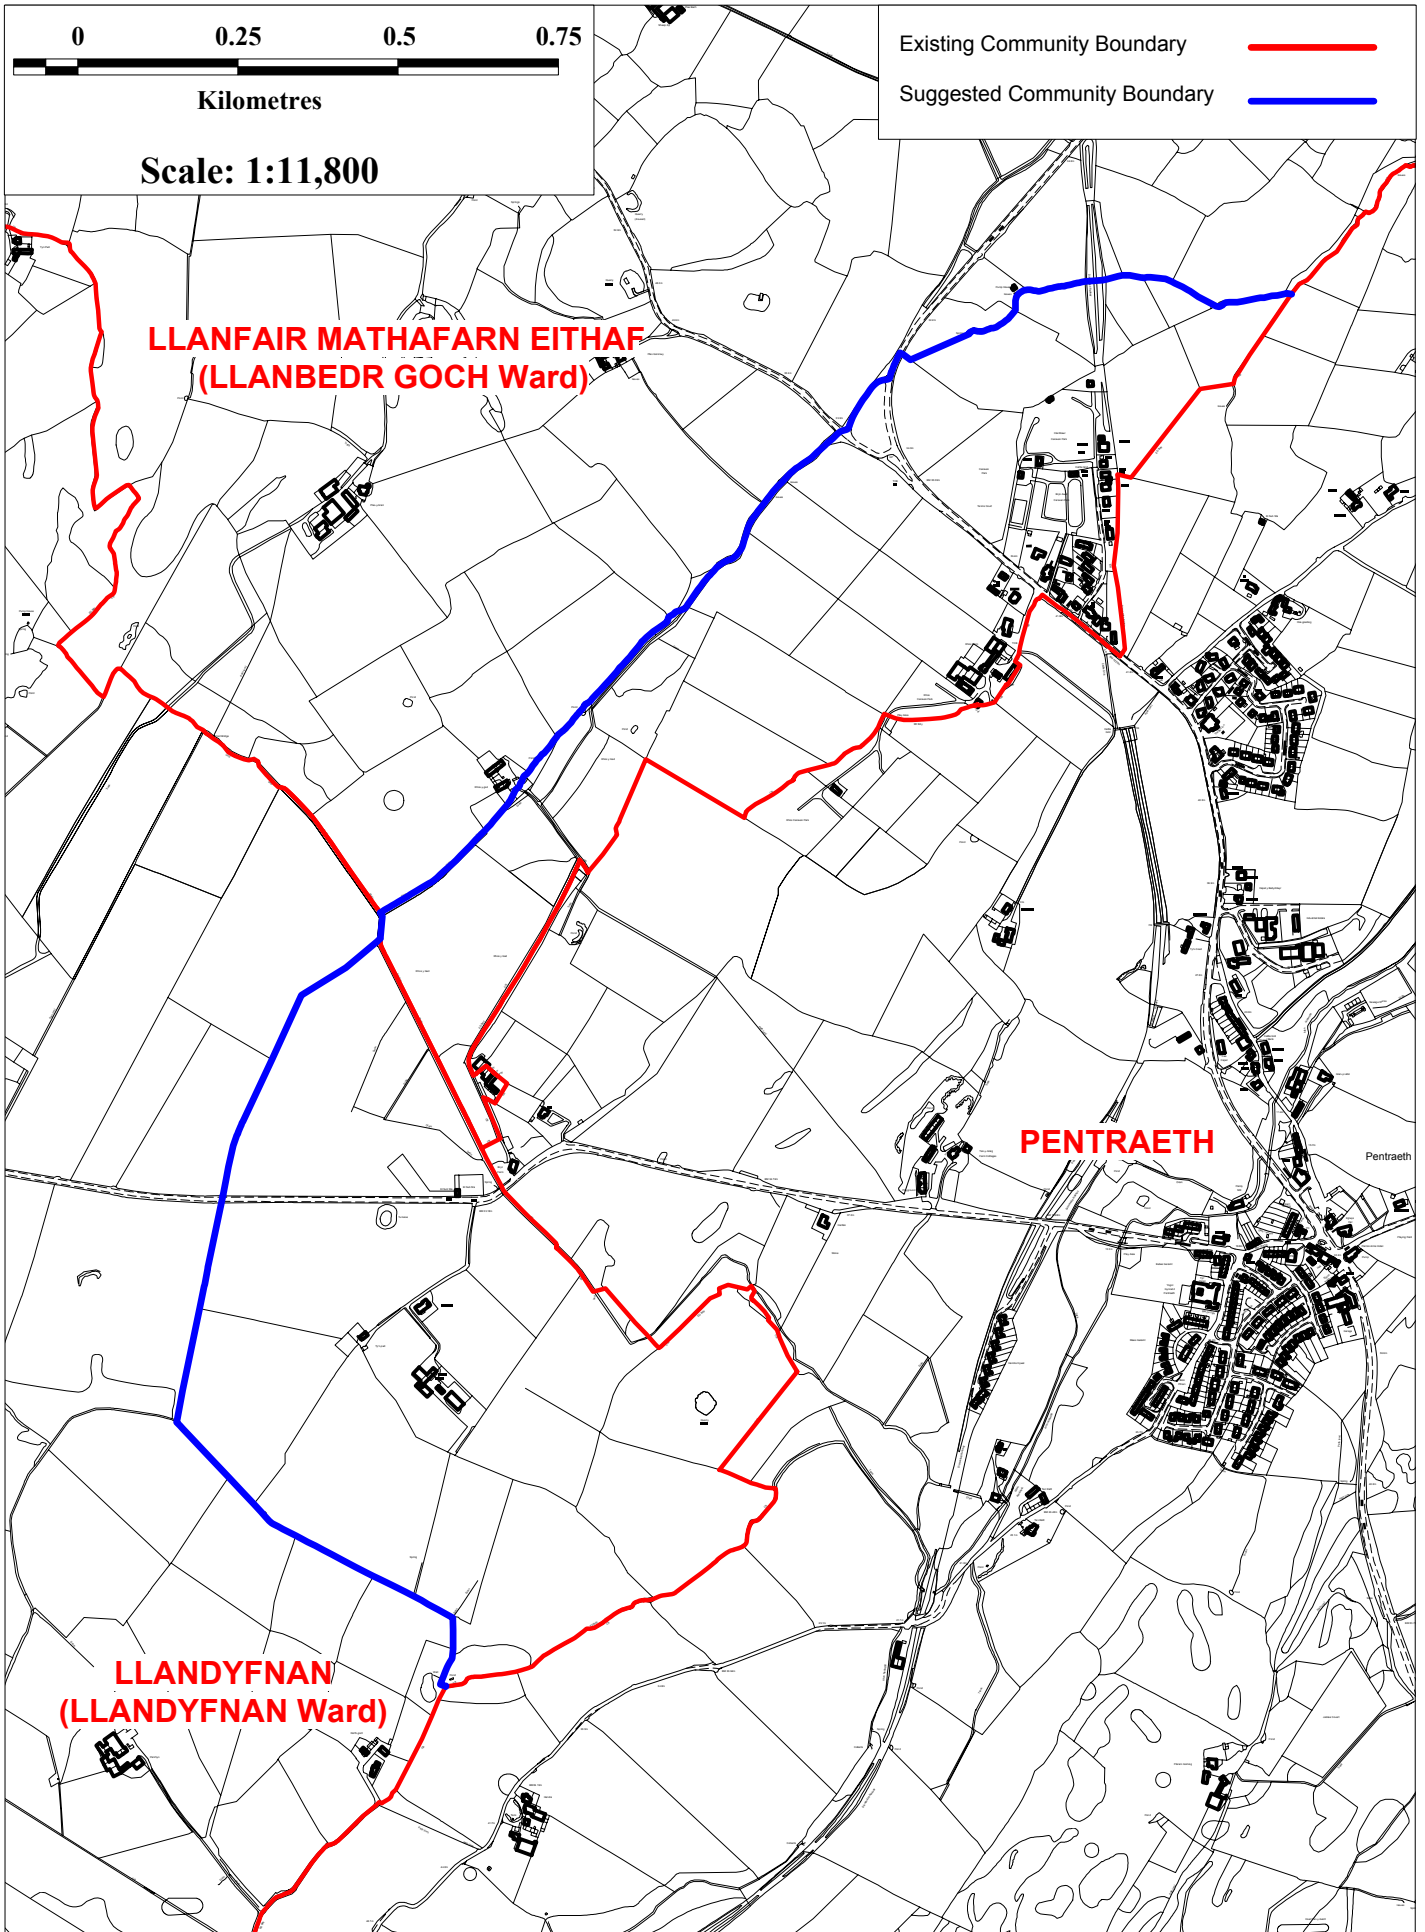

PENTRAETH COMMUNITY COUNCIL - SUGGESTED BOUNDARIES

This map is reproduced from Ordnance Survey material with the permission of Ordnance Survey on behalf of the Controller of Her Majesty's Stationery Office © Crown copyright.
Unauthorised reproduction infringes Crown copyright and may lead to prosecution or civil proceedings.
Local Government Boundary Commission for Wales, 100017916, 2007