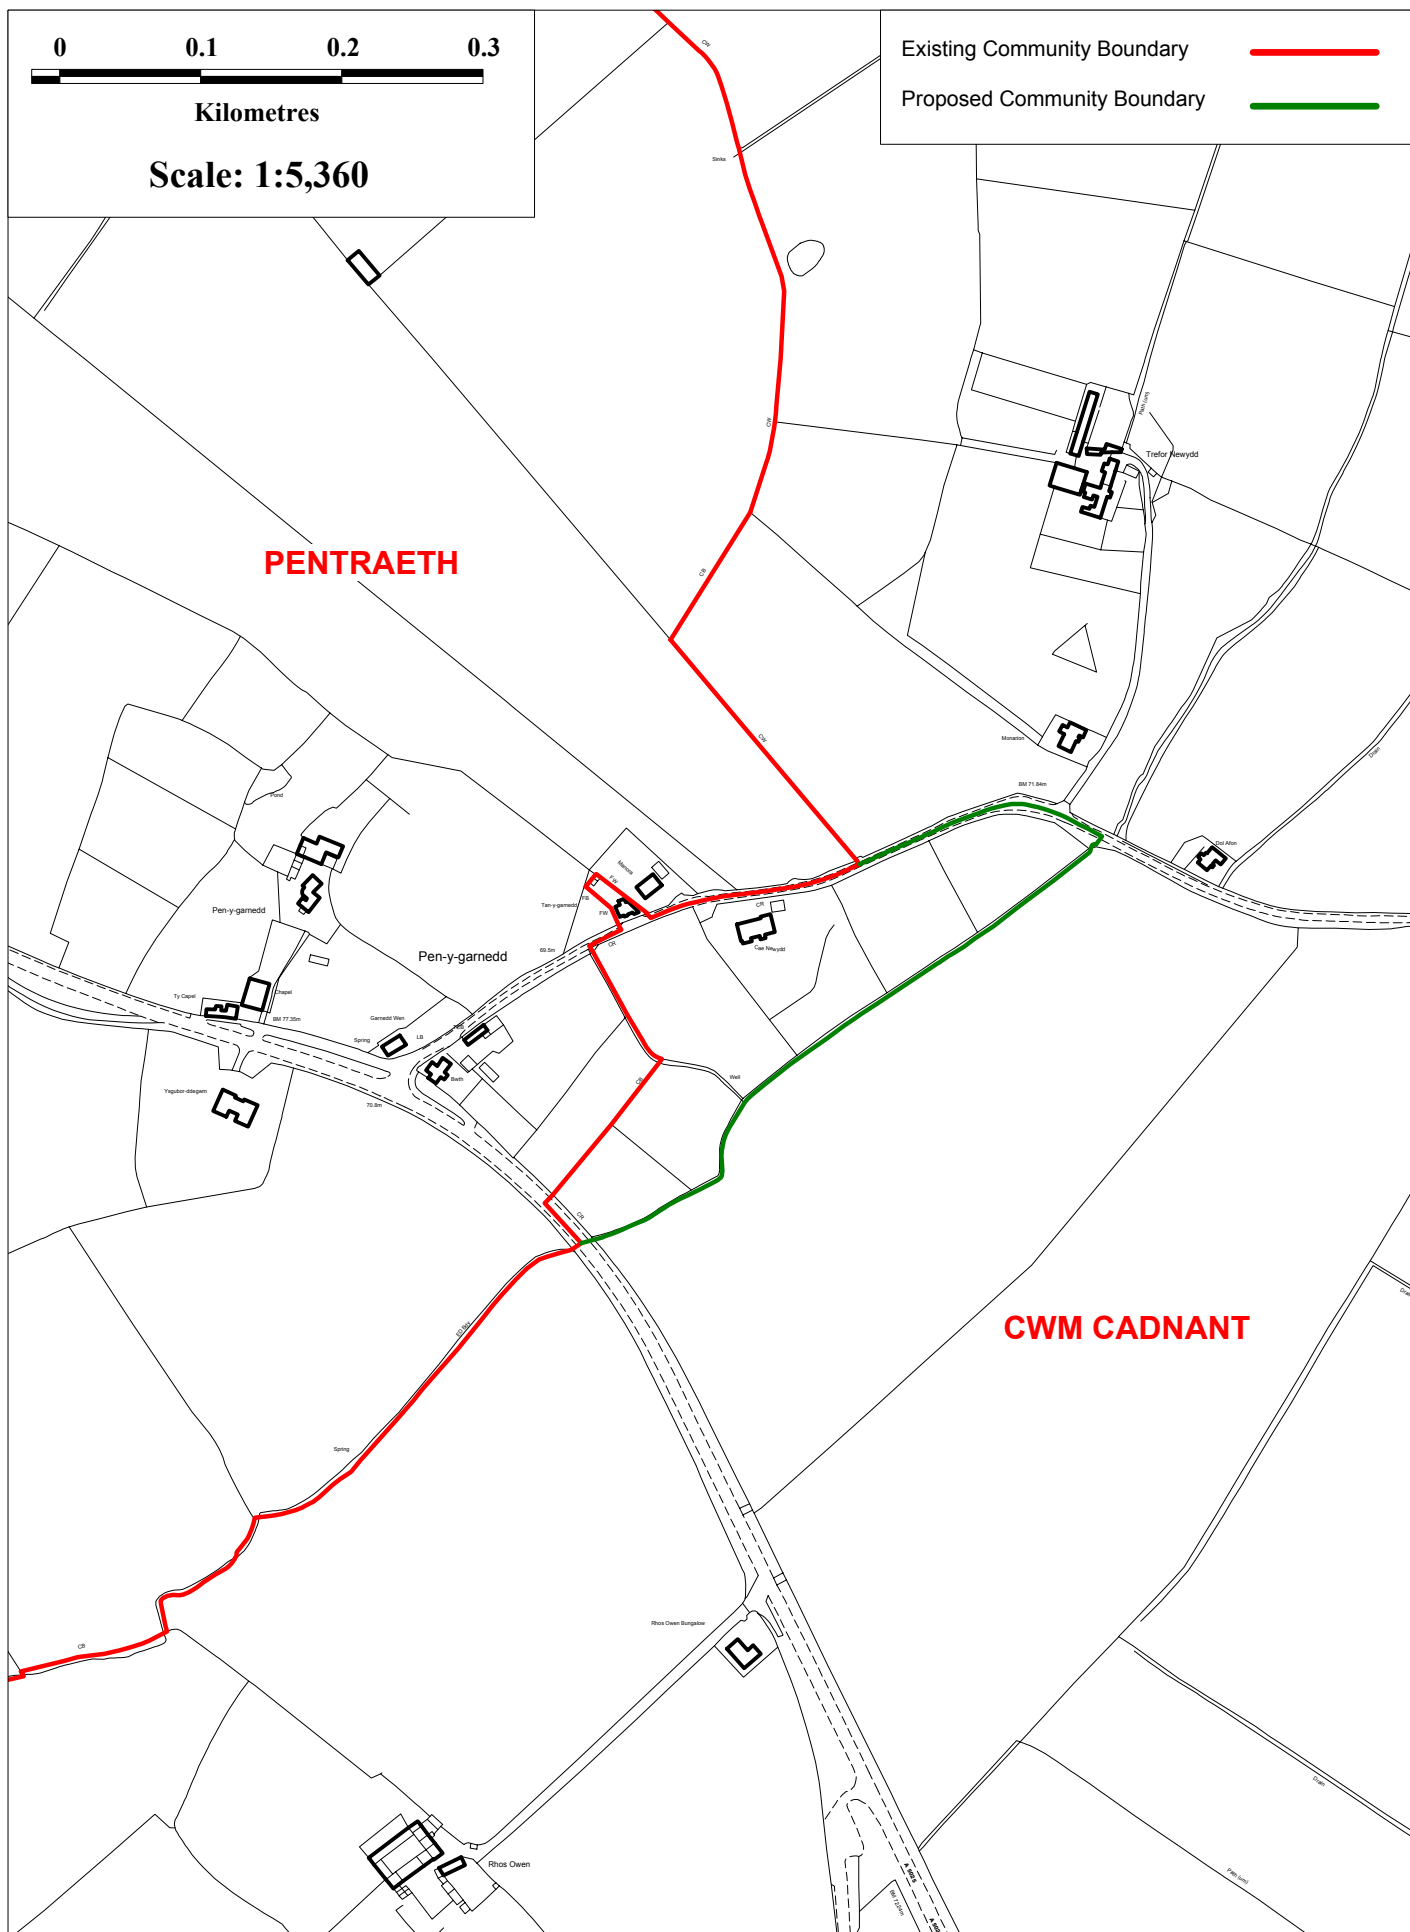

CWM CADNANT - PENTRAETH

This map is reproduced from Ordnance Survey material with the permission of Ordnance Survey on behalf of the Controller of Her Majesty's Stationery Office © Crown copyright.
Unauthorised reproduction infringes Crown copyright and may lead to prosecution or civil proceedings.
Local Government Boundary Commission for Wales, 100017916, 2007