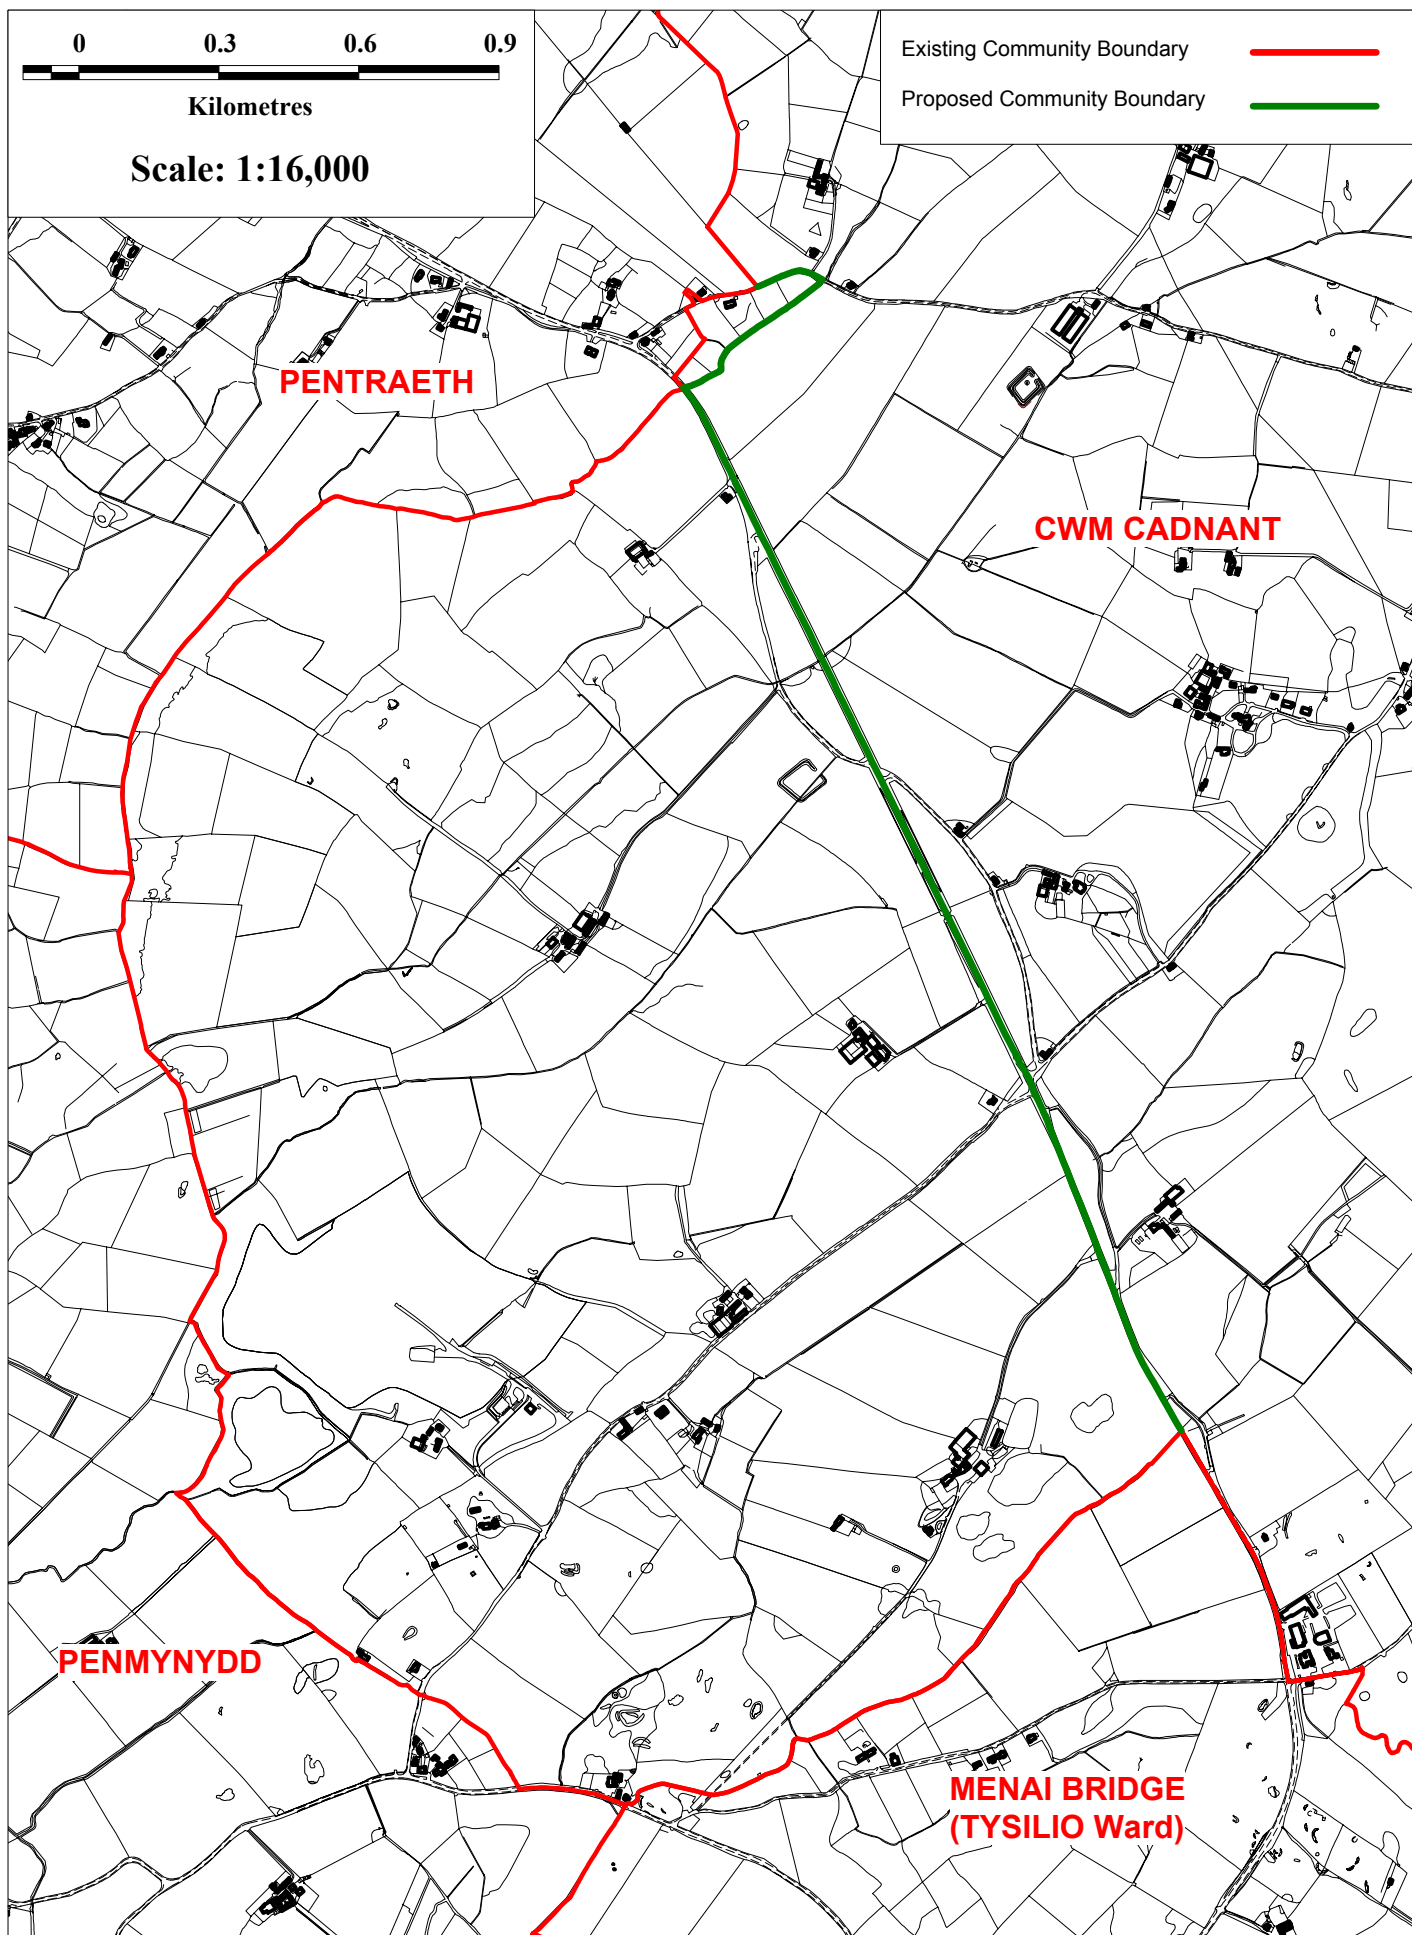

CWM CADNANT - PENMYNYDD

This map is reproduced from Ordnance Survey material with the permission of Ordnance Survey on behalf of the Controller of Her Majesty's Stationery Office © Crown copyright.
Unauthorised reproduction infringes Crown copyright and may lead to prosecution or civil proceedings.
Local Government Boundary Commission for Wales, 100017916, 2007