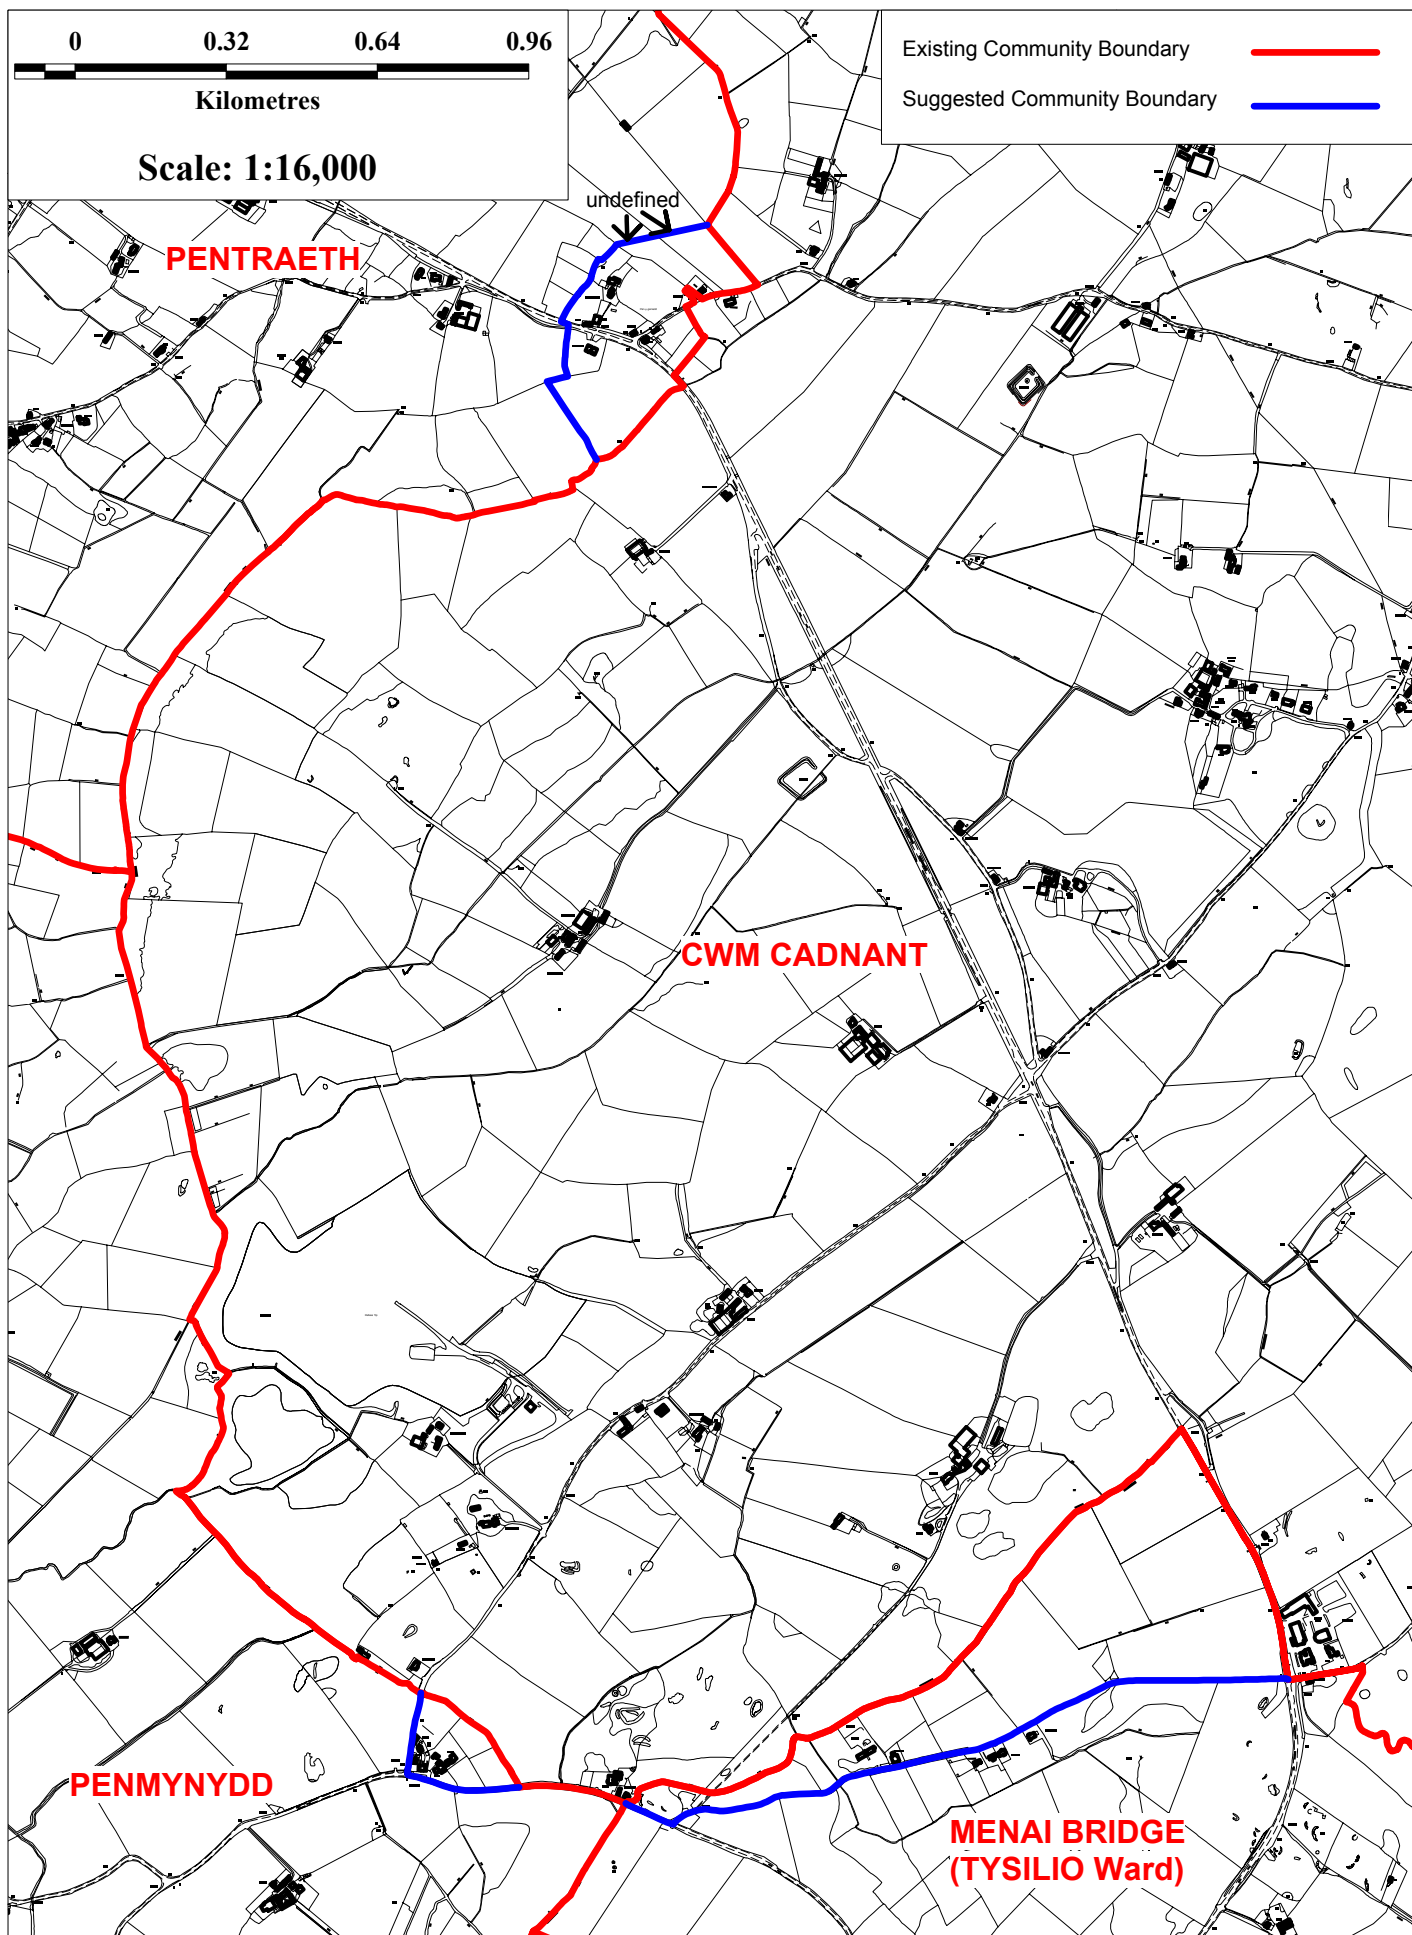

CWM CADNANT COMMUNITY COUNCIL - SUGGESTED BOUNDARIES

This map is reproduced from Ordnance Survey material with the permission of Ordnance Survey on behalf of the Controller of Her Majesty's Stationery Office © Crown copyright.

Unauthorised reproduction infringes Crown copyright and may lead to prosecution or civil proceedings.

Local Government Boundary Commission for Wales, 100017916, 2007