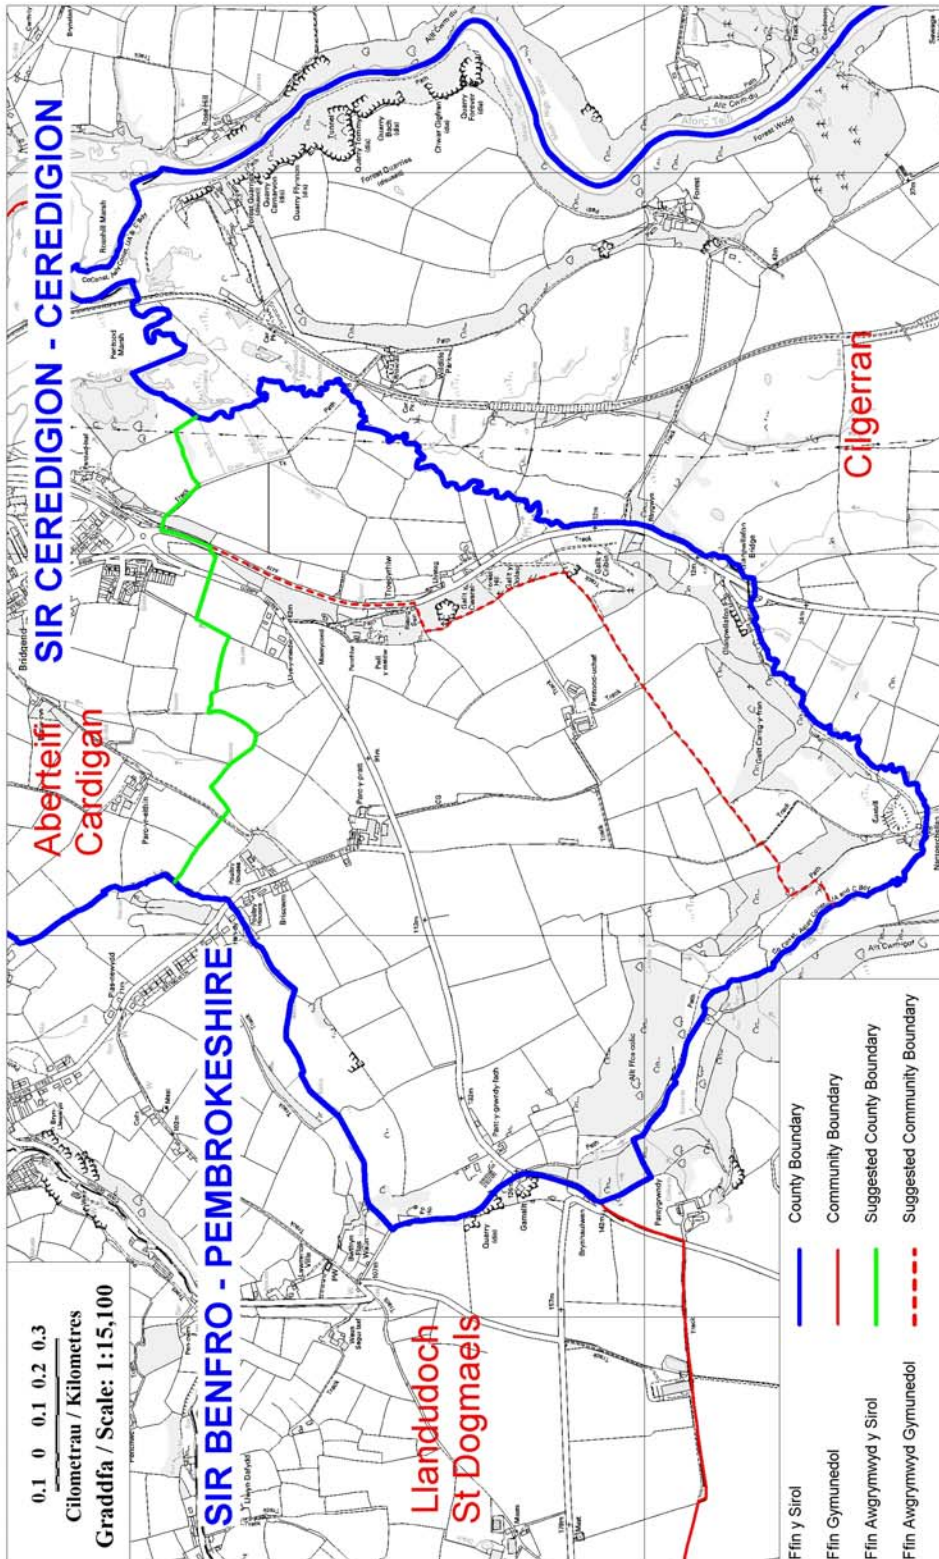

SIR CEREDIGION - SIR BENFRO CEREDIGION - PEMBROKESHIRE

Algythychir y map hwn o Ddeunydd yr Arolwg Ordnans gyda chaniatâd Arolwg Ordnans ar ran Rheolwr Llyfrau Ei Mawrhydi © Hawffraint y Goron. Mae algythychir heb ganiatâd yn torri hawffraint y Goron a gall hyn arwain at erlyniad neu achos sifil. Comiswn Ffinau Llywodraeth Leol i Gymru, 100017916, 2004. This map is reproduced from Ordnance Survey material with the permission of Ordnance Survey on behalf of the Controller of Her Majesty's Stationery Office © Crown copyright. Unauthorised reproduction infringes Crown copyright and may lead to prosecution or civil proceedings. Local Government Boundary Commission for Wales, 100017916, 2004