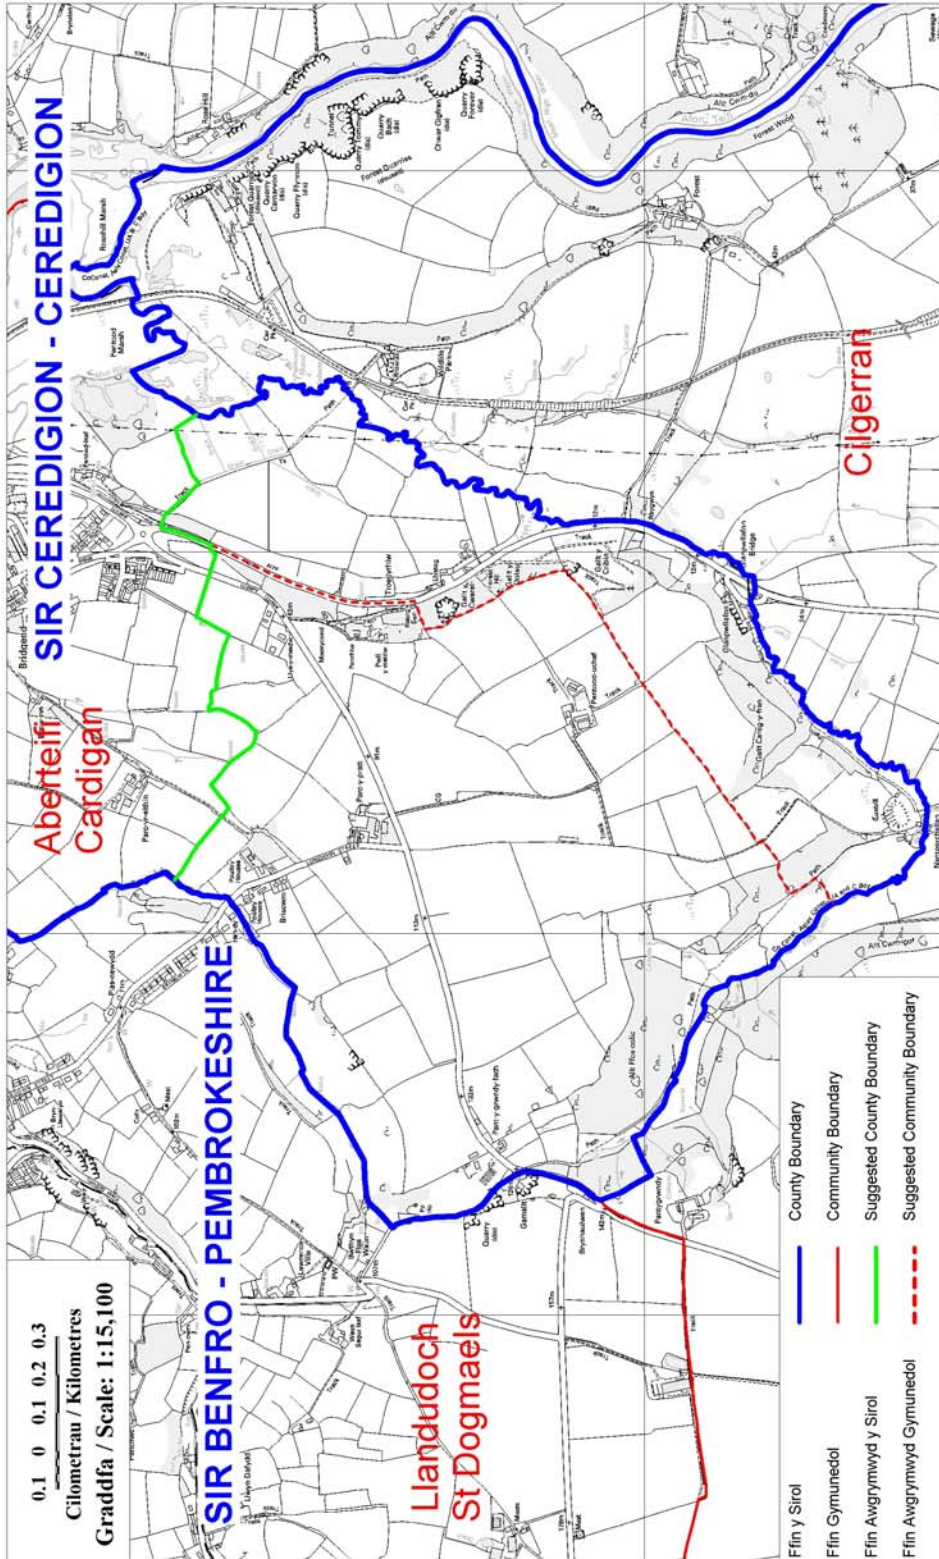

SIR CEREDIGION - SIR BENFRO CEREDIGION - PEMBROKESHIRE

Algythychir y map hwn o Ddeunydd yr Arolwg Ordnans gyda chaniatâd Arolwg Ordnans ar ran Rheolwr Llyfrfa Ei Mawrhydi © Hawffraint y Goron. Mae algythychir heb ganiatâd yn torri hawffraint y Goron a gall hyn arwain at erlyniad neu achos sifil. Comiswn Ffinau Llywodraeth Leol i Gymru, 100017916, 2004. This map is reproduced from Ordnance Survey material with the permission of Ordnance Survey on behalf of the Controller of Her Majesty's Stationery Office © Crown copyright. Unauthorised reproduction infringes Crown copyright and may lead to prosecution or civil proceedings. Local Government Boundary Commission for Wales, 100017916, 2004